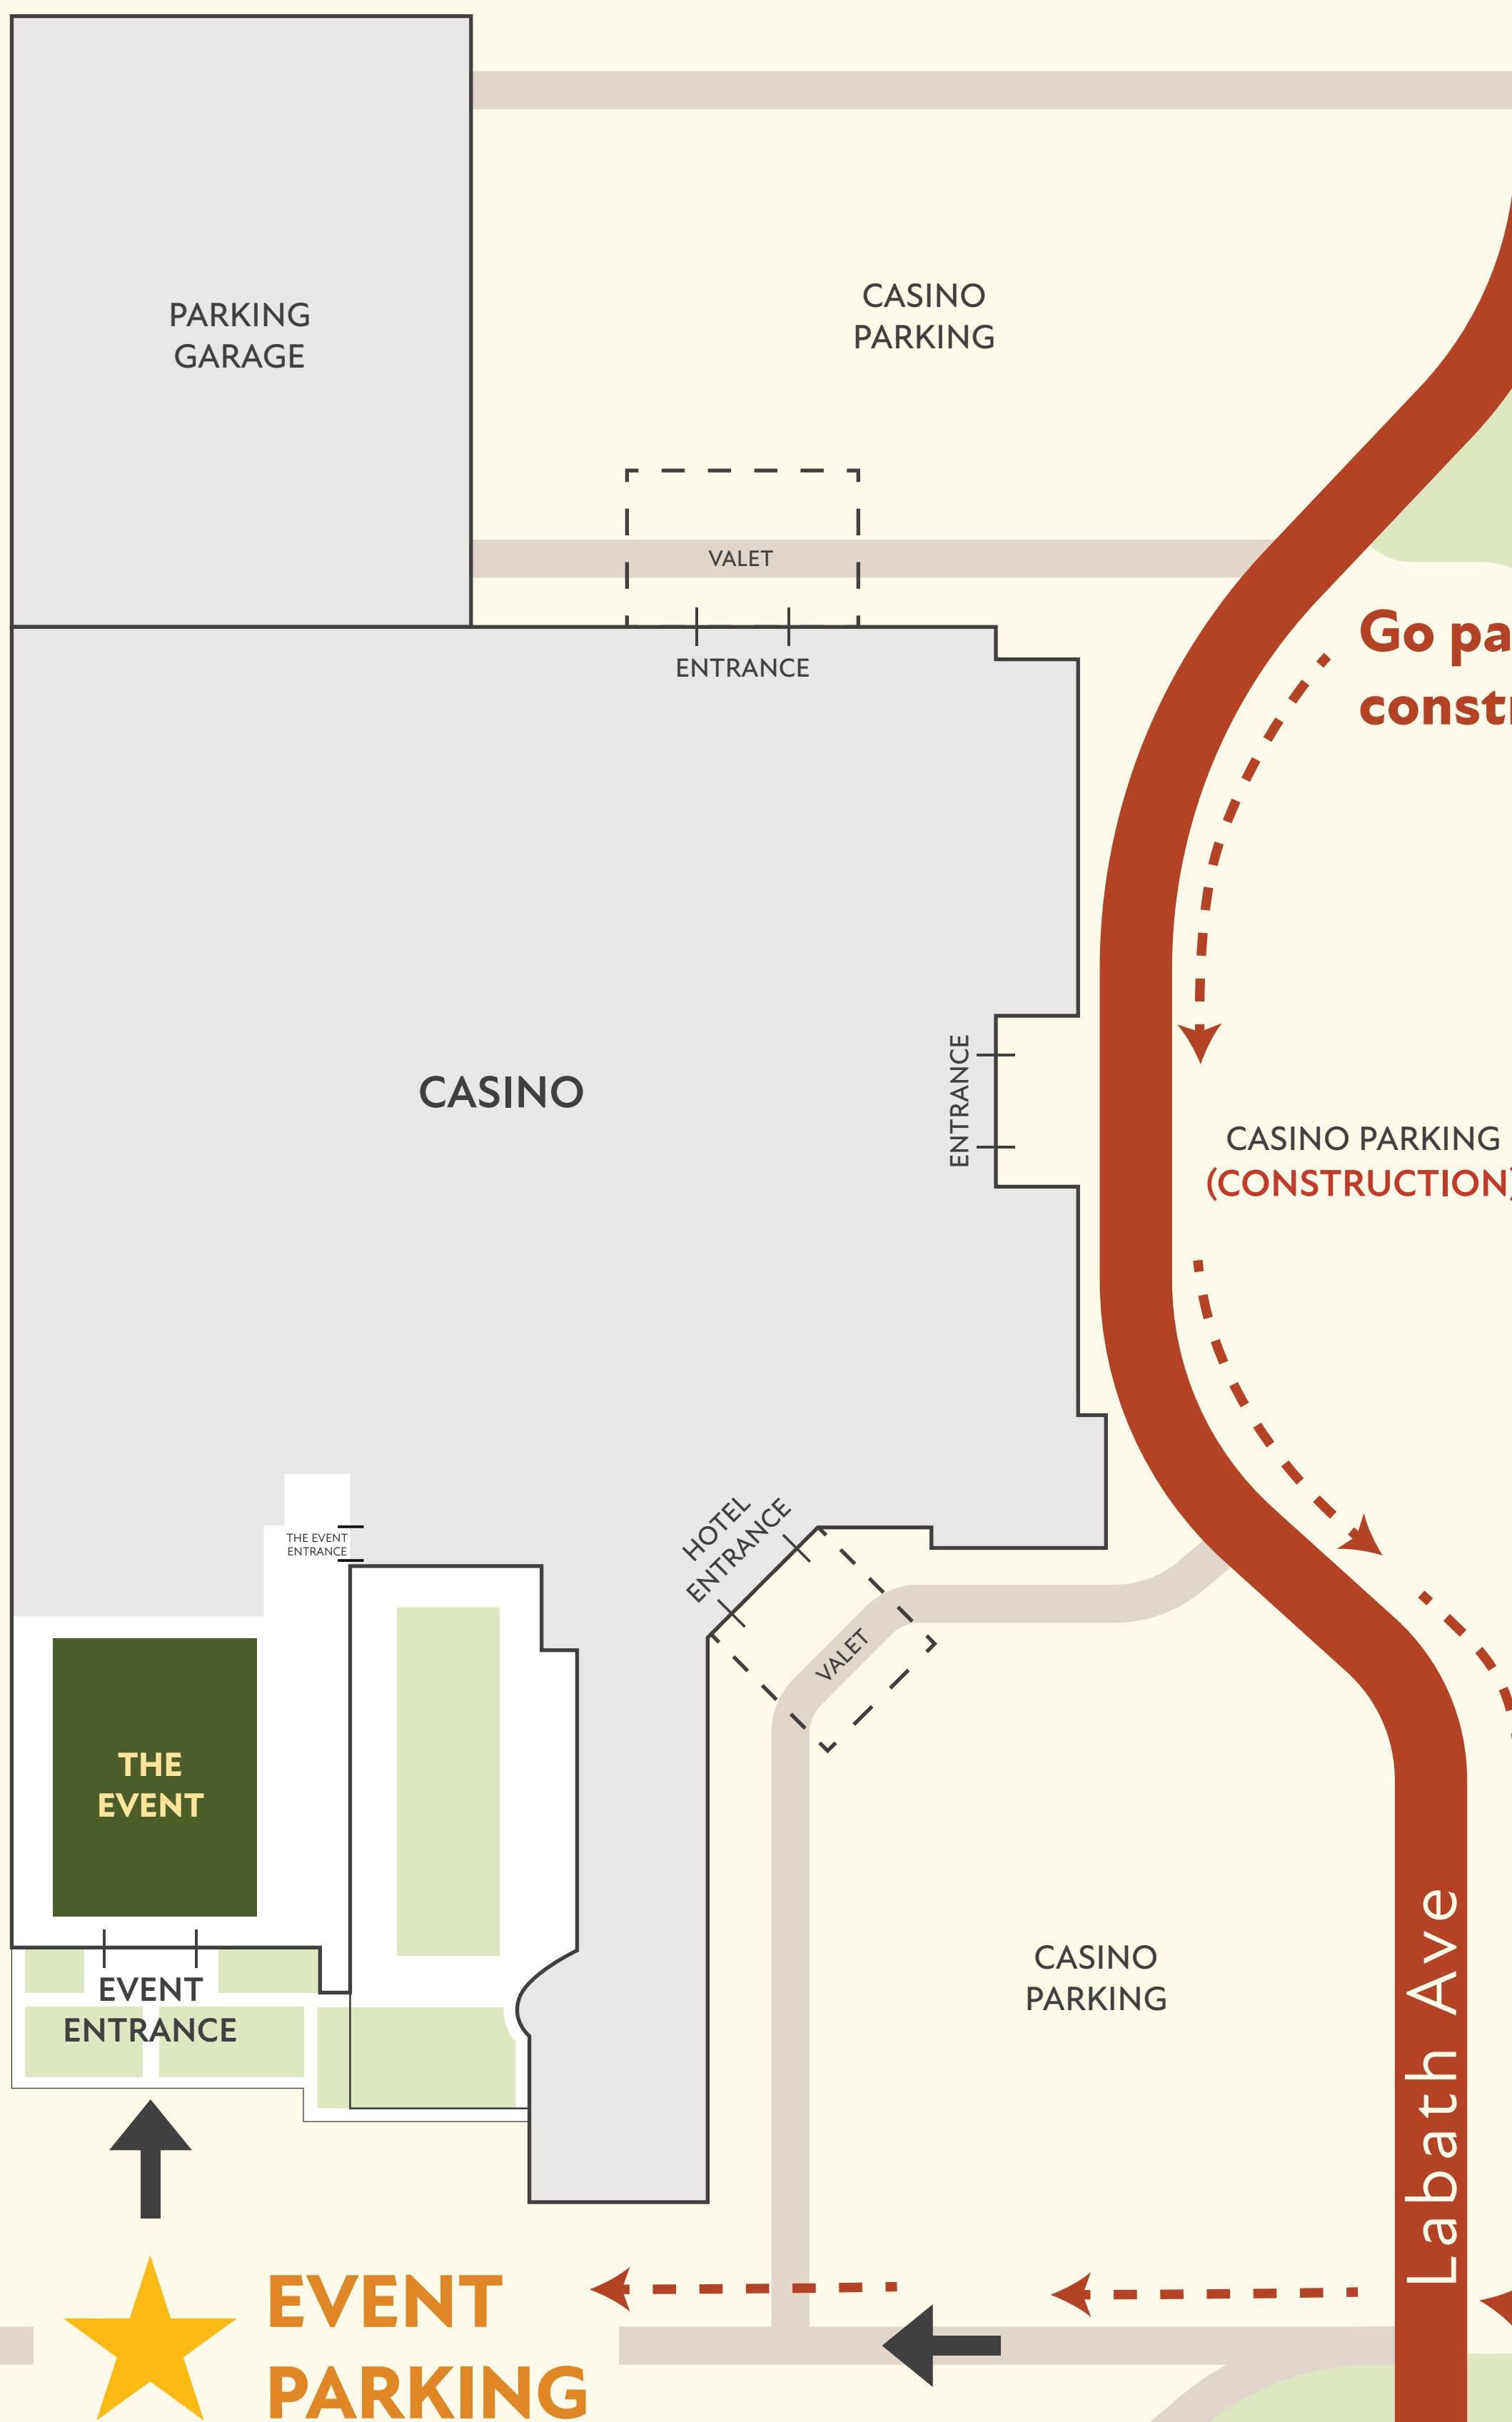

Wilfred Ave

Golf Course Dr

Labath Ave

MAIN ENTRANCE

Go past the construction

From all locations, follow casino signage to "THE EVENT."

**Heading South on US 101**

1. Take **Exit 484** on the right
2. Turn Right onto Golf Course Dr
3. Turn Left onto Labath Ave
4. Continue past the casino entrance and turn Right at the sign for THE EVENT

**Heading North on US 101**

1. Take **Exit 484A** on the right
2. Turn Left at the light onto Commerce Blvd
3. Turn Left onto Golf Course Dr
4. Turn Left onto Labath Ave
5. Continue past the casino entrance and turn Right at the sign THE EVENT

**From State Route 116**

1. Turn Left at Stony Point Rd
2. Turn Right at Wilfred Ave
3. Turn Right onto Labath Ave
4. Continue past the casino entrance and turn Right at the sign for THE EVENT

Business Park Dr