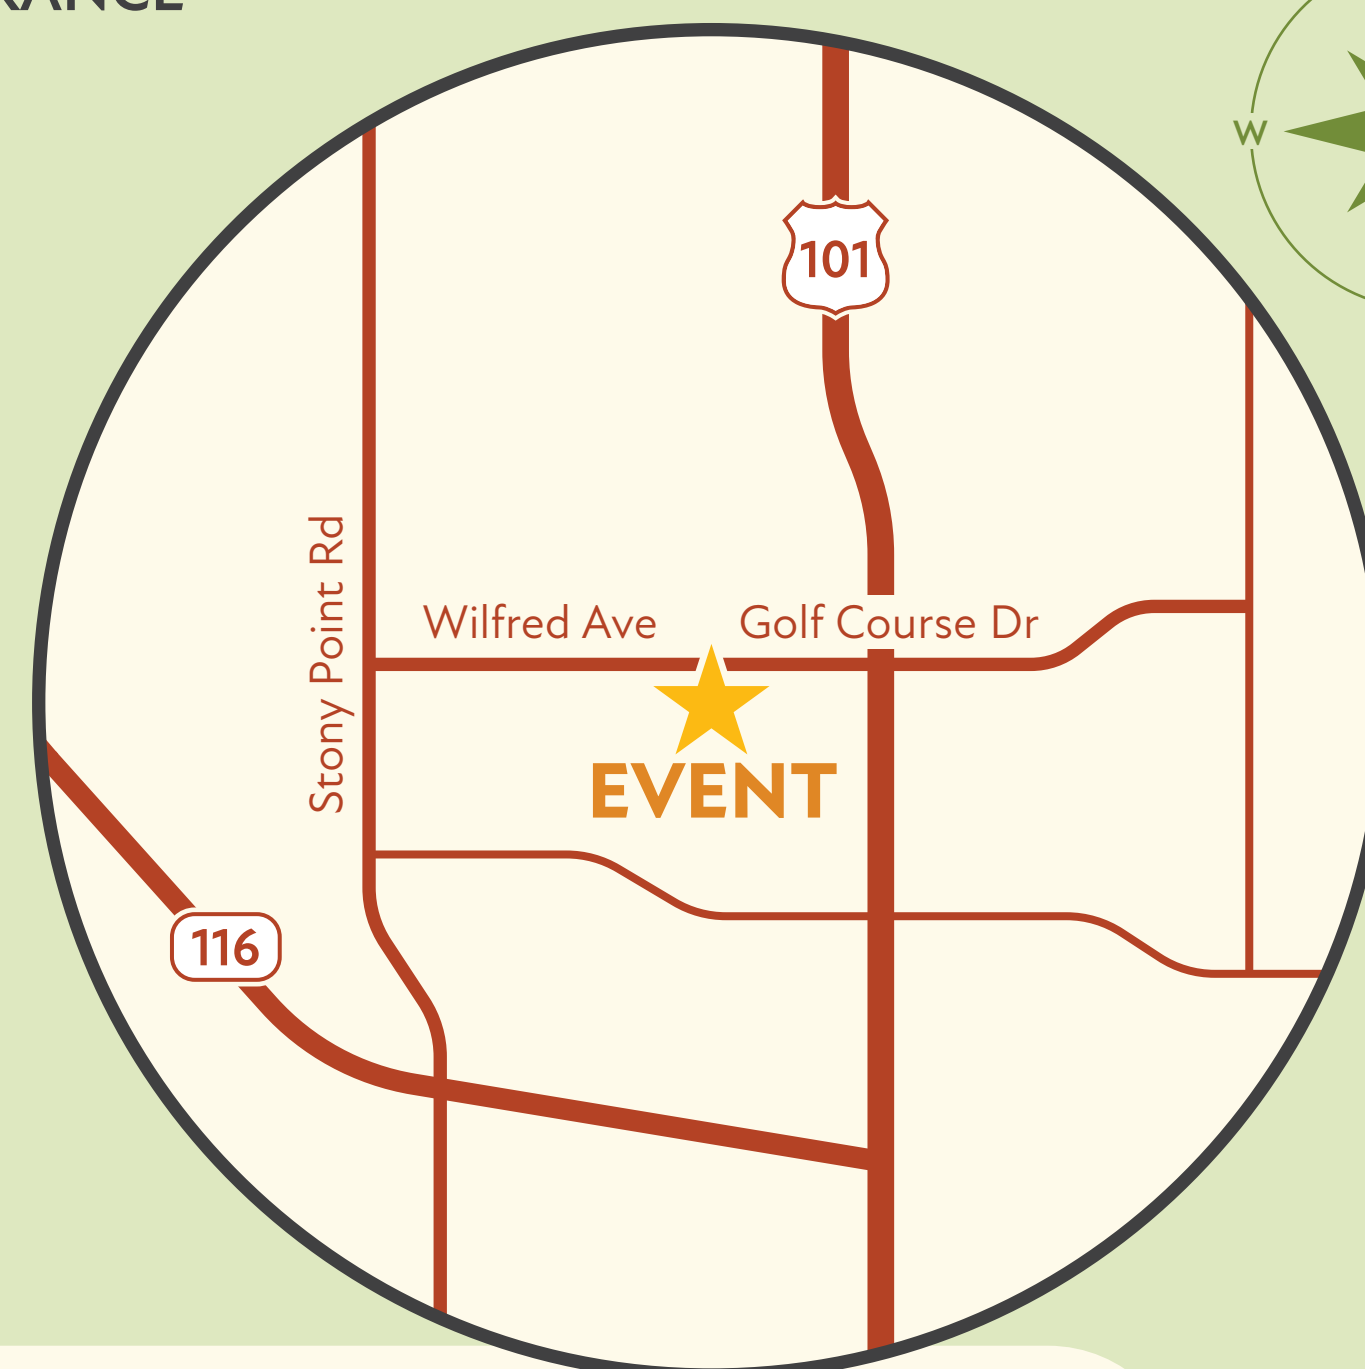

Wilfred Ave

Golf Course Dr

Labath Ave

MAIN ENTRANCE

Go past the construction

From all locations, follow casino signage to "THE EVENT."

**Heading South on US 101**

1. Take **Exit 484** on the right
2. Turn Right onto Golf Course Dr
3. Turn Left onto Labath Ave
4. Continue past the casino entrance and turn Right at the sign for THE EVENT

**Heading North on US 101**

1. Take **Exit 484A** on the right
2. Turn Left at the light onto Commerce Blvd
3. Turn Left onto Golf Course Dr
4. Turn Left onto Labath Ave
5. Continue past the casino entrance and turn Right at the sign THE EVENT

**From State Route 116**

1. Turn Left at Stony Point Rd
2. Turn Right at Wilfred Ave
3. Turn Right onto Labath Ave
4. Continue past the casino entrance and turn Right at the sign for THE EVENT

Business Park Dr